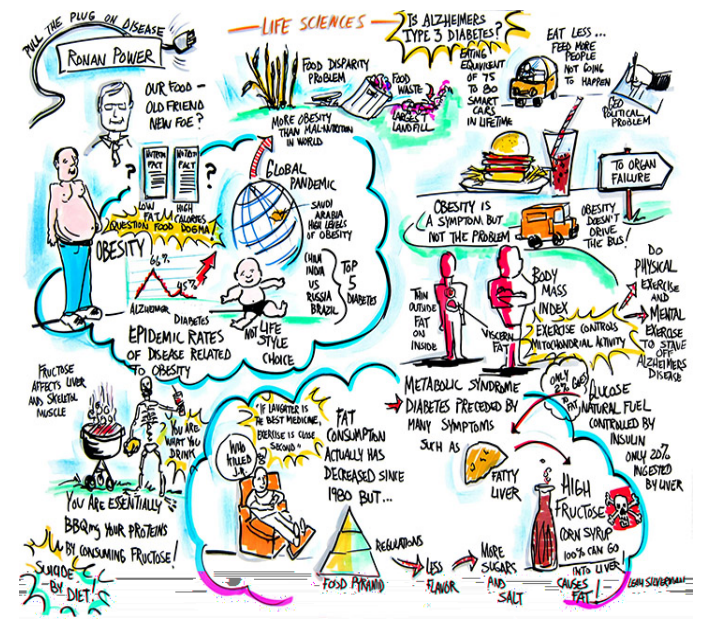

GRAPHIC RECORDING AND ILLUSTRATION

Leah Silverman
www.designbyleah.com
leah@designbyleah.com
412.916.7700

design
by leah

Real-time graphic capture on large format bond paper

Computer illustrated 12"x24" pull-out map for Pittsburgh Magazine

MAKING MEDICAL ERRORS

ACCOUNTABLE

NOT ME!

WHICH HOSPITALS ARE BETTER/WORSE

I DON'T SEE MYSELF

DO YOU NEED THE DECK TABLES

IT'S THE HIGHEST FACT

TAKE THE TIME, SLOW DOWN, COMMUNICATE!