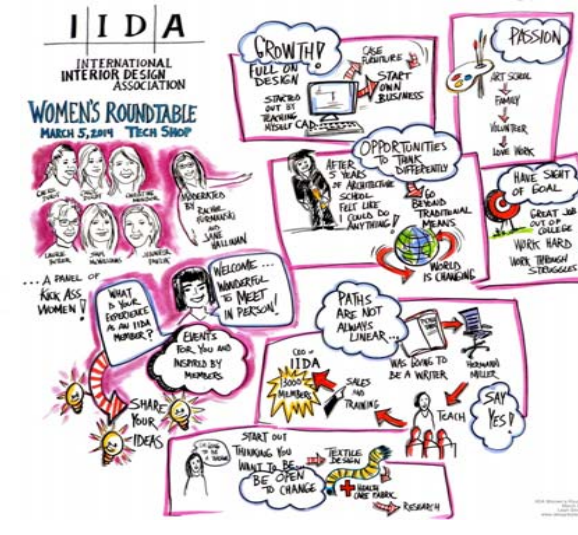

GRAPHIC RECORDING AND ILLUSTRATION

Leah Silverman
www.designbyleah.com
leah@designbyleah.com
412.916.7700

design
by leah

Real-time graphic capture on large format bond paper

Computer illustrated 12"x24" pull-out map for Pittsburgh Magazine